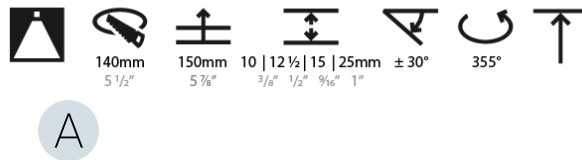

ELECTRICAL

Lamp Type: LED (Zhaga Standard)
Input Wattage (W): 13.2 / 16.5
Total Output Wattage (W): 12.1 / 14.7
Dimming: Tri-Mode (Non-Dimming and Phase Dimming (120Vac only) and 0-10V Dimming)
Driver Included: No
Driver Location: Recessed Housing
Driver Type: Constant Current - Universal
Driver Class: Class 2
Housing: See components
Input Voltage (V): 120 - 277
Constant Current (MA): 350

LED

Number of LEDs: 1
Color Temperature (°K): 2700 / 3000 / 3500 / 4000
Max. Delivered Lumen (lm): 870 / 970 / 1038 / 1060
Nominal Lumen (lm): 960 / 1070 / 1156 / 1180
CRI: >90 CRI
Efficiency (%): 90.5
Lamp Life (hrs): 50000
Upon Request: RGB-W Tunable White Special Color Temperature Special LED

OPTICAL

Reflector: 0
Beam Angle: Narrow
Adjustability: Rotational 355°; Tilt 30°
Upon Request: Special Beam Angles

RATINGS AND CERTIFICATIONS

382, F 416-247-9319, www.zaneen.com
Certified by Intertek for North American Standards. At the end of the existing Model #. For assistance on 'custom' specifications, contact zteam@zaneen.com.
In a constant effort to supply the best product, we reserve the right to change specifications or materials without notice. The most recent specification sheets are found at zaneen.com
IP rating: IP20