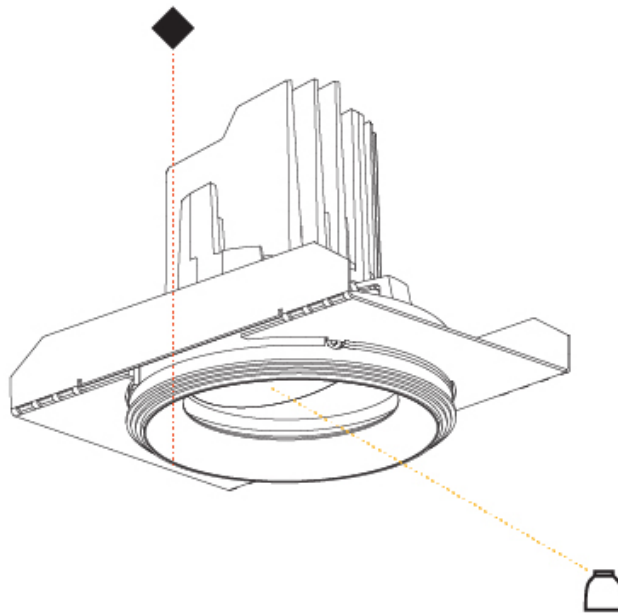

BIONIQ ROUND ADJUSTABLE TRIMLESS

A35179-

PROJECT	_____
TYPE	_____
SPECIFIER	_____
QUANTITY	_____
DATE	_____